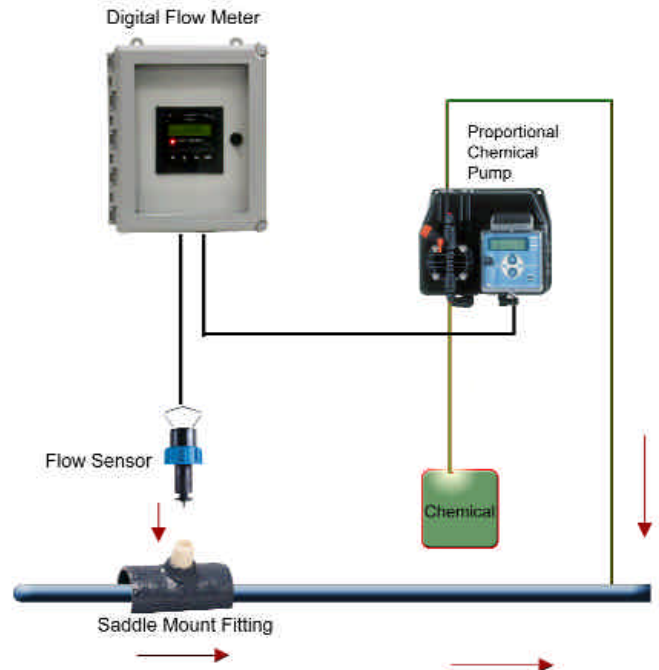

Chemical Flow Injection System

In-line chemical injection proportional to flow rate

Includes

- Digital flow meter with rate and totalize
- Flow sensor
- Installation fitting
- Chemical injection pump
- ORP & pH meter kit
- Pre wired and programmed.

Injection System is designed for automatic injection of chemical proportional to the flow rate.

Ordering Information

ITEM	PIPE SIZE	MATERIAL	TYPE
FS1PV005	1/2"	PVC 80	Tee
FS1CU005	1/2"	Copper/Bronze	Tee
FS1CS005	1/2"	Carbon Steel	Tee
FS1CR005	1/2"	316 SS	Tee
FS1PV075	3/4"	PVC 80	Tee
FS1CU075	3/4"	Copper/Bronze	Tee
FS1CS075	3/4"	Carbon Steel	Tee
FS1CR075	3/4"	316 SS	Tee
FS1PV100	1"	PVC 80	Tee
FS1CU100	1"	Copper/Bronze	Tee
FS1CS100	1"	Carbon Steel	Tee
FS1CR100	1"	316 SS	Tee
FS1IR100	1"	Iron	Tee
FS1PV125	1 1/4"	PVC 80	Tee
FS1CU125	1 1/4"	Copper/Bronze	Tee
FS1CS125	1 1/4"	Carbon Steel	Tee
FS1CR125	1 1/4"	316 SS	Tee
FS1IR125	1 1/4"	Iron	Tee
FS1PV150	1 1/2"	PVC 80	Tee
FS1CU150	1 1/2"	Copper/Bronze	Tee
FS1CS150	1 1/2"	Carbon Steel	Tee
FS1CR150	1 1/2"	316 SS	Tee
FS1IR150	1 1/2"	Iron	Tee
FS1PV200	2"	PVC	Saddle
FS1CU200	2"	Copper/Bronze	Tee
FS1CS200	2"	Carbon Steel	Tee
FS1CR200	2"	316 SS	Tee
FS1IR200	2"	Iron	Saddle
FSPV250	2 1/2"	PVC 80	Saddle