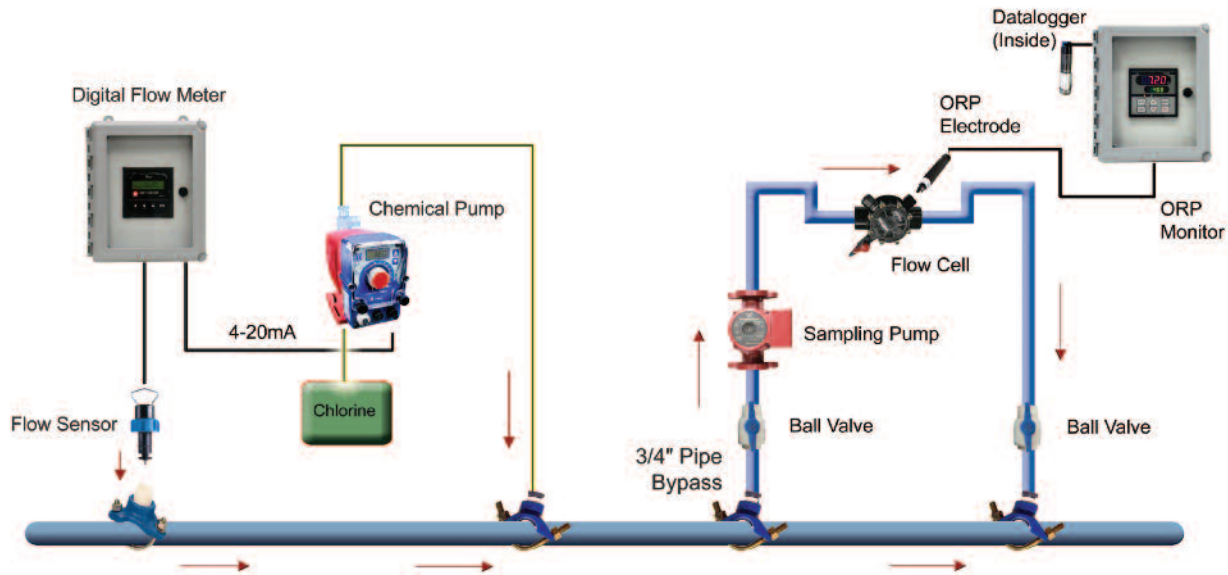

BIOS-01 Single Pass System

In-line Chemical Injection Proportional to Flow Rate

BIOS-01 may be used in single pass water systems such as rinse water, spray wash, irrigation water or any non-recirculated water system, where demand based feedback or tank is not present for treatment. The BIOS-01 is designed to automatically inject chemical proportional to the flow rate. A digital flow meter may be connected to a digital metering pump that accepts an analog or pulse proportional signal and is used to inject liquids such as chemicals, sanitizers or fertilizers at a rate proportional to the flow rate.

The faster the flow, the faster the chemical injection, thereby maintaining a constant ratio of chemical to water. The digital flow meter is wall mounted with a digital readout of the flow rate, a re-settable totalizer, and a permanent totalizer. It has two relays for alarm or contact control, and analog and pulse output. The pulse output may be configured to send a selectable number of pulses per gallon. More favored and versatile is to use the 4-20mA proportional analog signal, that may be easily set to a range of desired flow rates. The chemical metering pump accepts a 4-20 mA signal and may also be user scaled to a desired injection output.

Ordering Information

BIOS-01A	Flow Based Injection System	\$1,900.00
BIOS-01B	Flow Based Injection System with Flow Monitoring	\$2,700.00
BIOS-01C	Flow Based Injection System with Flow and ORP Monitoring	\$4,400.00
BIOS-01D	Flow Based Injection System with Flow and pH Monitoring	\$4,400.00
BIOS-01E	Flow Based Injection System with Flow and Chlorine Monitoring	\$4,900.00
BIOS-01F	Flow Based Injection System with Flow and Chlorine Dioxide Monitoring	\$4,900.00
BIOS-01G	Flow Based Injection System with Flow and Peracetic Acid Monitoring	\$7,300.00
BIOS-01H	Flow Based Injection System with Flow, pH and ORP Monitoring	\$5,800.00